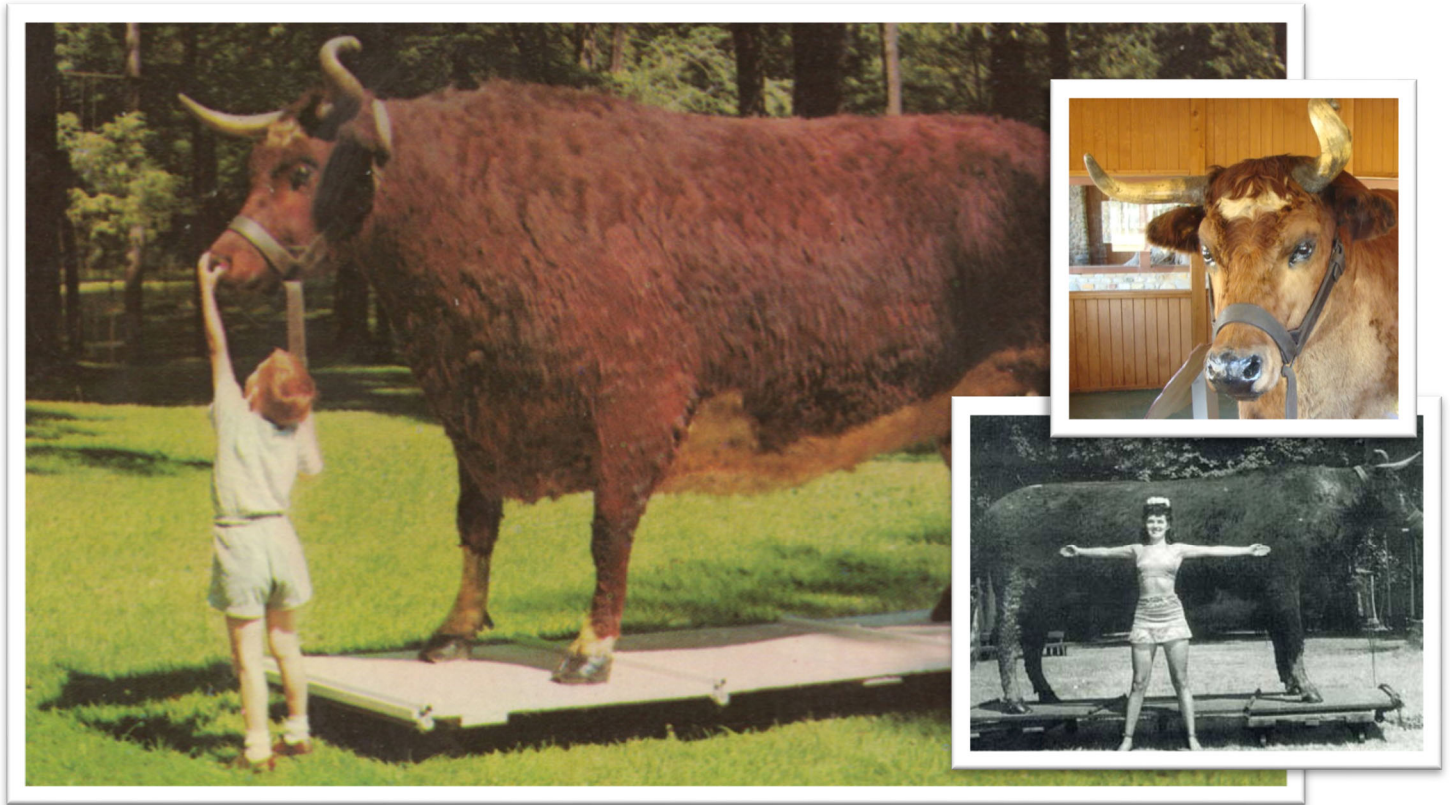

# UNIQUE ROADSIDE ATTRACTION

## OLD BEN:

### The World's Largest Steer

**Old Ben weighed 125 pounds at birth in 1902 and between 4,585-4,720 pounds at death in 1910.**

**6.5 feet tall and 16.25 feet long from nose to the tip of his tail.**

Many circus owners and sideshow representatives tried to buy him, but his owners turned down all offers, preferring to show him themselves in a private tent at fairs all over Indiana and even at the State Fair for several years. He is now housed in a pavilion in Highland Park in Kokomo, Ind., for all to see.